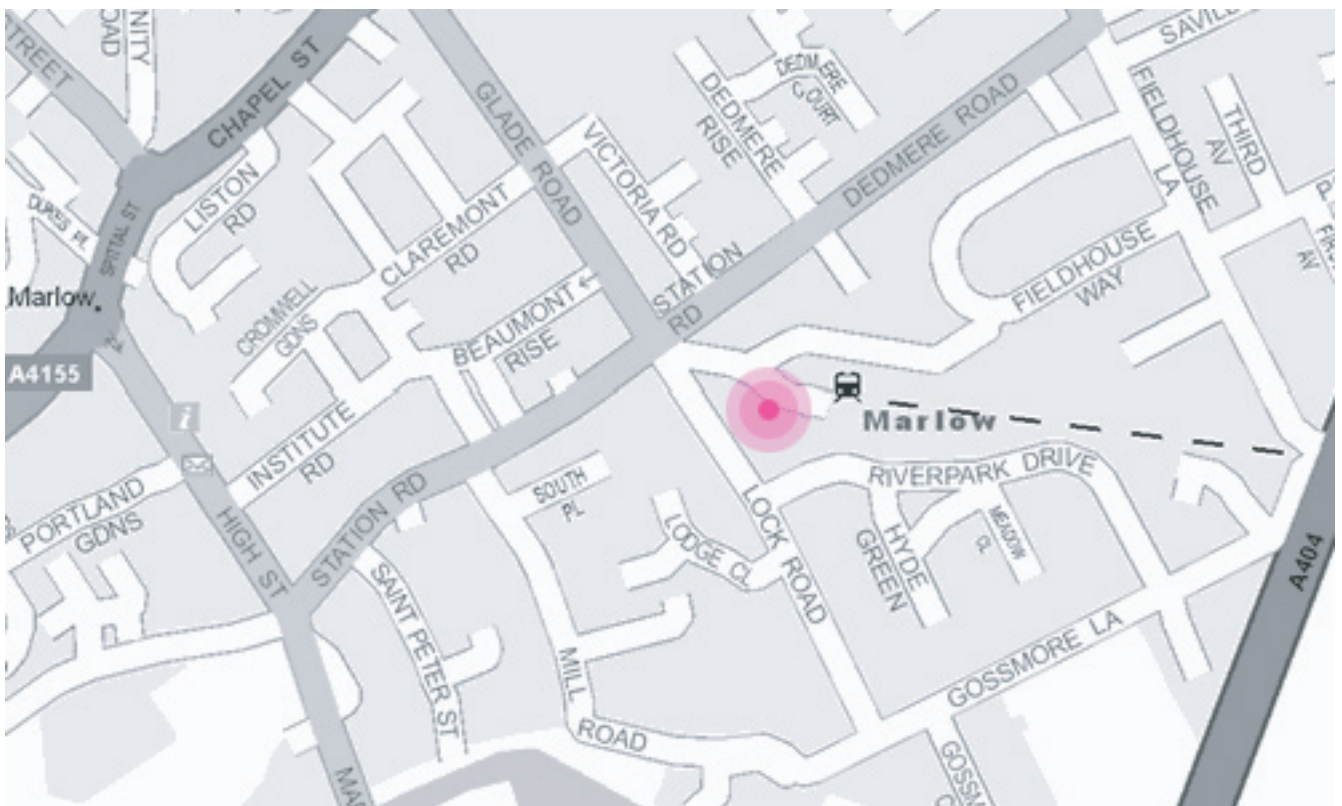

Pink Accounting Resources Ltd, The Clock House, Station Approach, Marlow, Bucks SL7 1NT

Email: info@pink-accounts.co.uk **Tel:** 01628 477 709 **Fax:** 01628 477 719

From M4 / Bisham: After crossing Bisham bridge turn right at the mini roundabout on to Station Road. Approximately 600 yards on the right (directly after The Marlow Donkey), Station Approach is on the right. The Clock House is the first building on the right hand side. Parking is available in the designated spaces.

From M40 / Henley-On-Thames: Follow the signs to Marlow Town Centre. At the War Memorial turn into the High Street towards Bisham. At the mini roundabout turn left and follow the directions above.